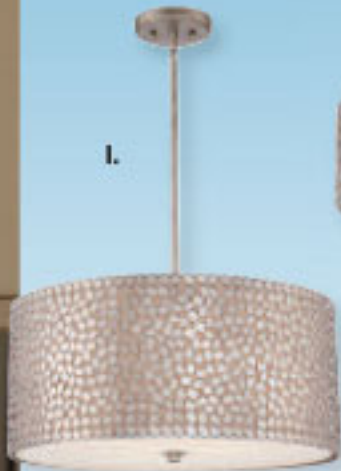

*Comes with (2) 6" and (2) 12" Rods. ** Bulb supplied.

M.

N.

M. UPPS2813BN
 23.5" H, 13" W, 13" Dp.
 (3) 40W Vintage Bulb**
 Brushed Nickel Finish
\$299.99

N. UPSE1505WT
 21" H, 4.5" W, 4.5" Dp.
 (1) 40W Vintage Bulb**
 Western Bronze Finish
\$139.99

O. UPCN5006WT
 22.5" H, 25.5" W, 25.5" Dp.
 (6) 60W Vintage Bulb**
\$385.99

*Comes with (2) 6" and (2) 12" Rods.
 ** Bulb supplied.

Seaport

Carnegie

Western Bronze Finish

O.

Metro

Brushed Nickel Finish
Khaki Linen Shade
Opal Etched Glass