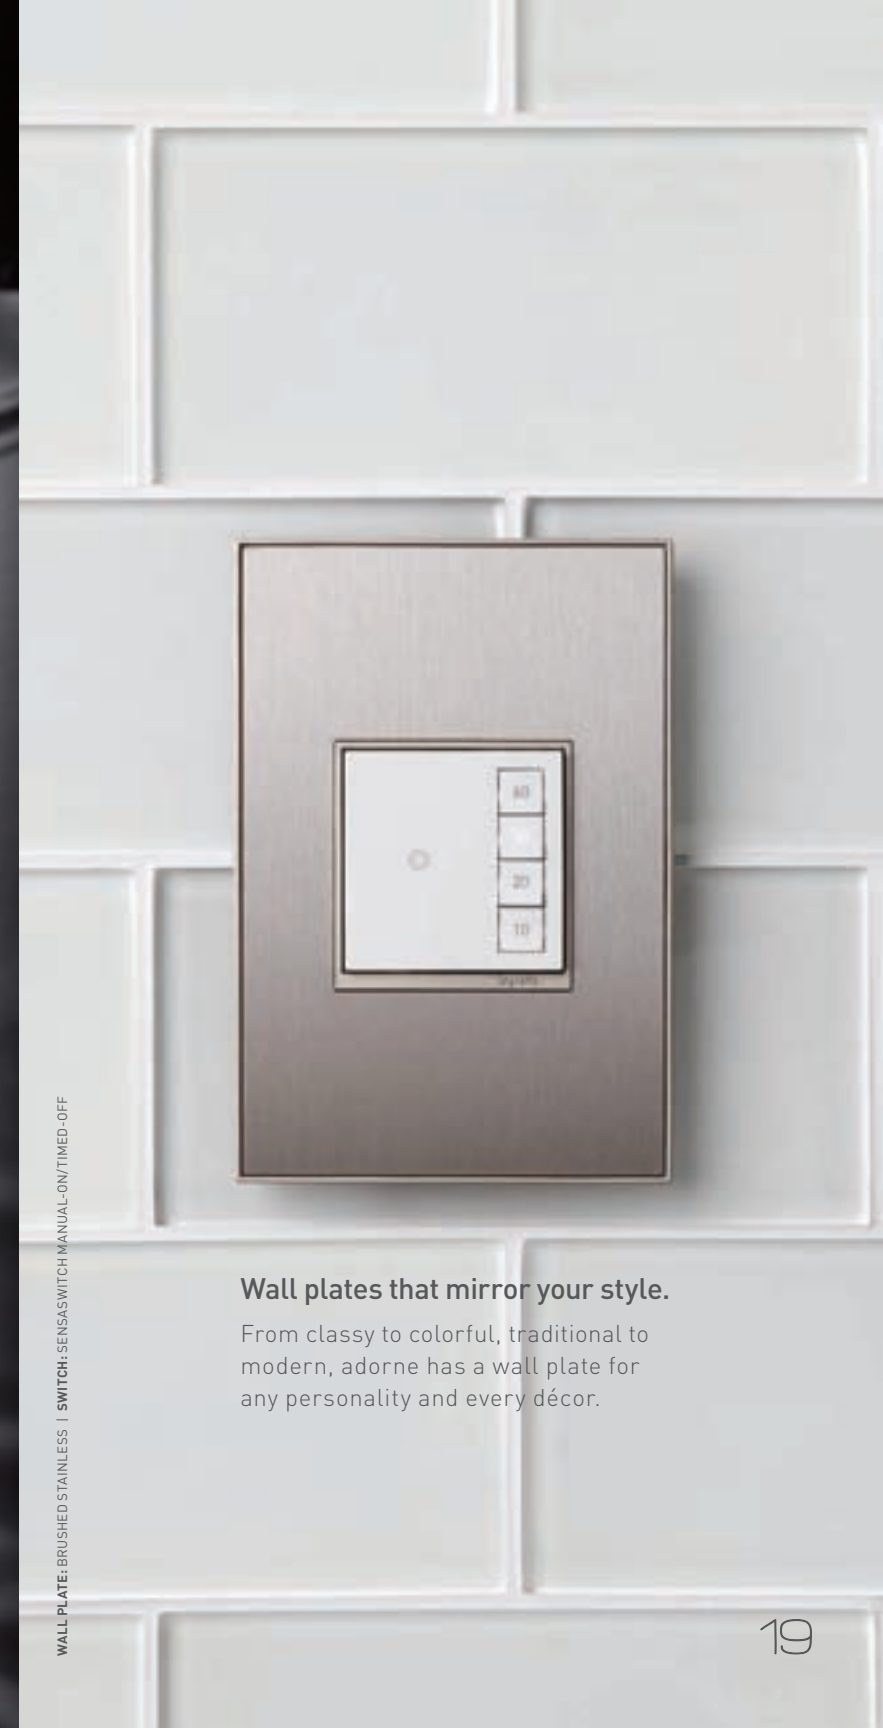

CHOOSE A STYLE
AS INTERESTING
AS YOURS.

WALL PLATES

Wall plates become fashion plates with adorne's 32 dazzling options, including cast metals, woods, leather, and vibrant colors. You accessorize your wardrobe — now it's your home's turn for some fun.

WALL PLATE: BRUSHED STAINLESS | SWITCH: SENSASWITCH MANUAL-ON/TIMED-OFF

Wall plates that mirror your style.

From classy to colorful, traditional to modern, adorne has a wall plate for any personality and every décor.