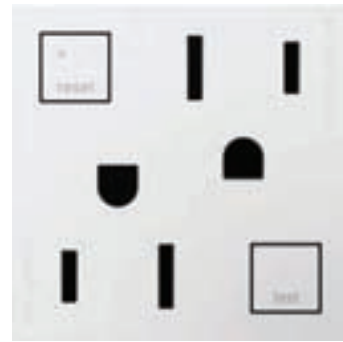

GFCI Outlet