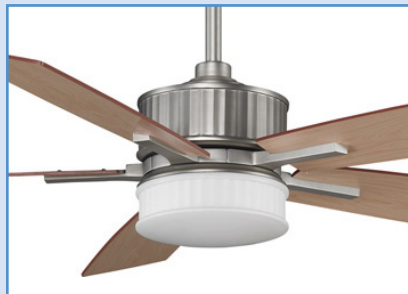

your ceiling fan headquarters

52" Pro-Series CF712
Light fixture uses three 60-watt candelabra bulbs (included)
Removable light fixture
from \$129

52" Carrera Bella CF462
Great style - powerful motor
4 finishes
from \$199

52" Curva Sky CF152
Integrated light - 6 speeds + dimming control included
from \$253

60" Colorado C42G45L
Dramatic new model
User friendly wall control

54" Academy C38U199K
Very handsome updated traditional styling
just \$219 to \$239

60" Landan FPD8087SN
LED uplight and downlight plus a DC motor.
Most energy efficient fan available.

enjoy the summer

indoor/outdoor fans

Go All Out!

Extend your summer enjoyment to the great outdoors! An outdoor rated ceiling fan will help keep your patio an oasis during the hot summer. When you serve meals al fresco, the breeze will keep pesky flies and mosquitos at bay! An added bonus: mount your fan near the door and the air flow will keep bugs from coming inside!